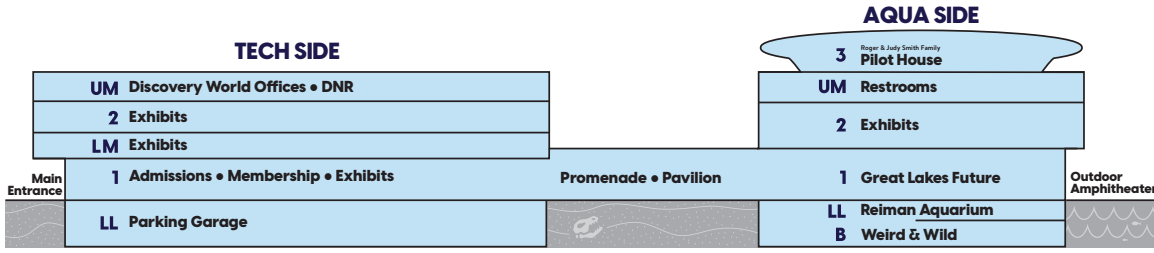

BUS DROP-OFF ONLY, NO PARKING

- Buses may only drop off groups. Discovery World does not have bus parking available onsite.
- Buses cannot park in Discovery World drives/lots or in surrounding Milwaukee Art Museum drives/lots.
- The closest free bus parking available is at Veterans Park.

Upon arrival, please remain on your bus(es) until your group is greeted.

TECH
• 2nd Floor

TECH
• Mezzanine

TECH
• 1st Floor

TECH
• Lower Level

AQUA
• 3rd Floor

AQUA
• UM

AQUA
• 2nd Floor

AQUA
• 1st Floor

Reiman Aquarium
• Lower Level

Reiman Aquarium
• B Level