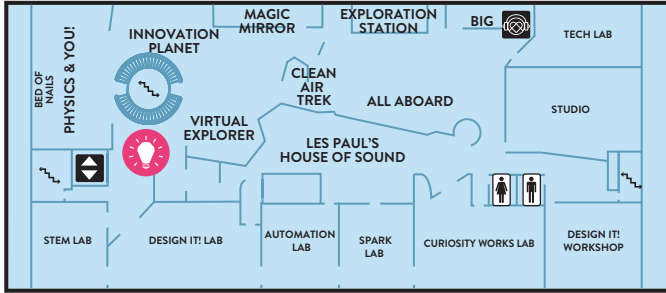

BUS DROP-OFF ONLY, NO PARKING

- Buses may only drop off groups. Discovery World does not have bus parking available onsite.
- Buses cannot park in Discovery World drives/lots or in surrounding Milwaukee Art Museum drives/lots.
- The closest free bus parking available is at Veterans Park.

Upon arrival, please remain on your bus(es) until your group is greeted.

TECH
• 2nd Floor

TECH
• Mezzanine

TECH
• 1st Floor

TECH
• Lower Level

AQUA
• 3rd Floor

AQUA
• UM

AQUA
• 2nd Floor

AQUA
• 1st Floor

Reiman Aquarium
• Lower Level

Reiman Aquarium
• B Level