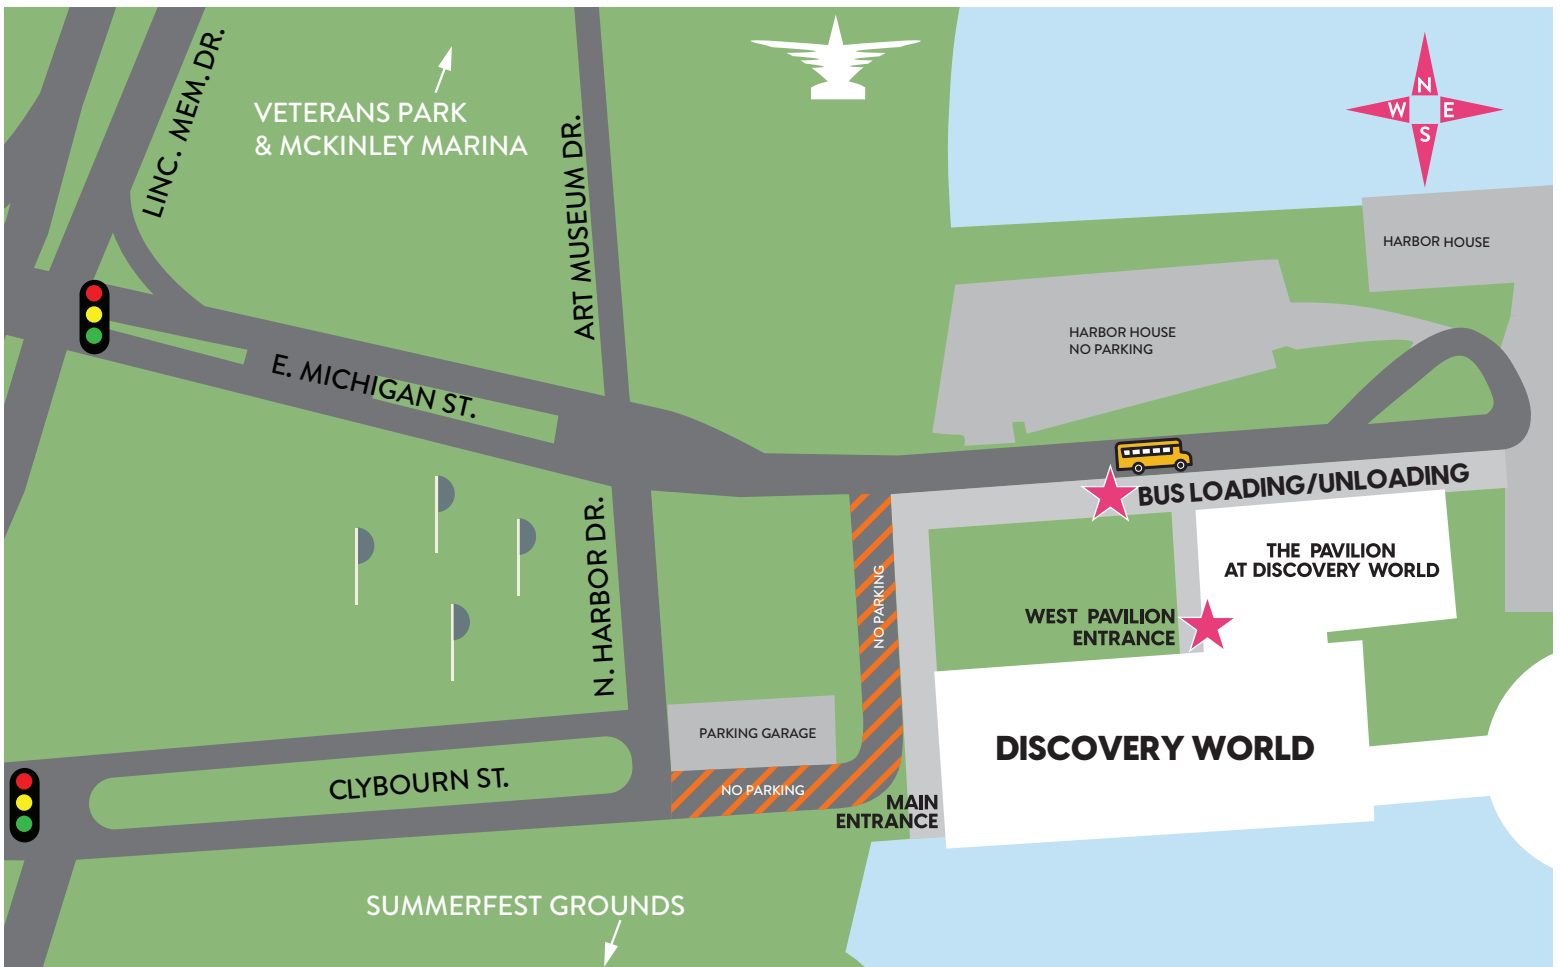

BUS DROP-OFF ONLY, NO PARKING

- Buses may only drop off groups. Discovery World does not have bus parking available onsite.
- Buses cannot park in Discovery World drives/lots or in surrounding Milwaukee Art Museum drives/lots.
- The closest free bus parking available is at Veterans Park.

Upon arrival, please remain on your bus(es) until your group is greeted.

TECH
• 2nd Floor

TECH
• Mezzanine

TECH
• 1st Floor

TECH
• Lower Level

AQUA
• 3rd Floor

AQUA
• UM

AQUA
• 2nd Floor

AQUA
• 1st Floor

Reiman Aquarium
• Lower Level

Reiman Aquarium
• B Level